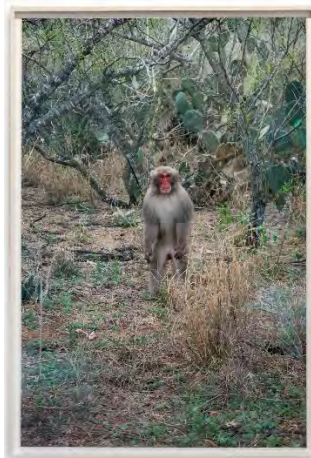

SHIMABUKU *Snow Monkey Stance*

Shimabuku, *Snow Monkey Stance*, 2016. Digital inkjet print, 53 x 35 1/2 in. Courtesy of the artist and Freedman Fitzpatrick, Los Angeles ©Shimabuku