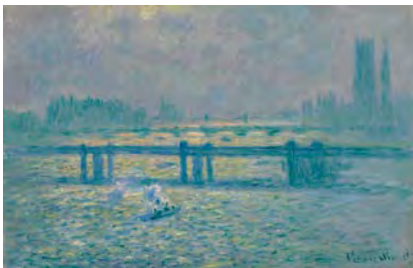

CLAUDE MONET
Charing Cross Bridge, Reflections on the Thames

Claude Monet, *Charing Cross Bridge, Reflections on the Thames*, 1899-1904. Oil on canvas; 25 5/8 x 39 1/2 in. (65 x 100 cm). The Baltimore Museum of Art: The Helen and Abram Eisenberg Collection, BMA 1945.94. Photography by Mitro Hood.