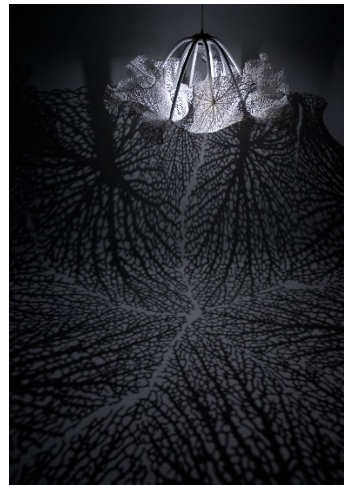

NERVOUS SYSTEM *Floraform Chandelier*

Nervous System, *Floraform Chandelier*, 2017. 3-D-printed nylon. Manufactured by Shapeways, New York City. Denver Art Museum: Funds from the Architecture and Design Collectors' Council. © Nervous System, inc. Image courtesy of Nervous System.