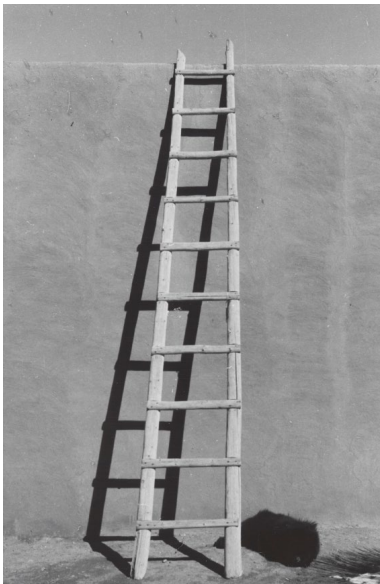

*Ladder Against Studio Wall with Black Chow (Bo-Bo)*

Georgia O'Keeffe, *Ladder Against Studio Wall with Black Chow (Bo-Bo)*, 1959-60, gelatin silver print, Georgia O'Keeffe Museum, Santa Fe. © Georgia O'Keeffe Museum.